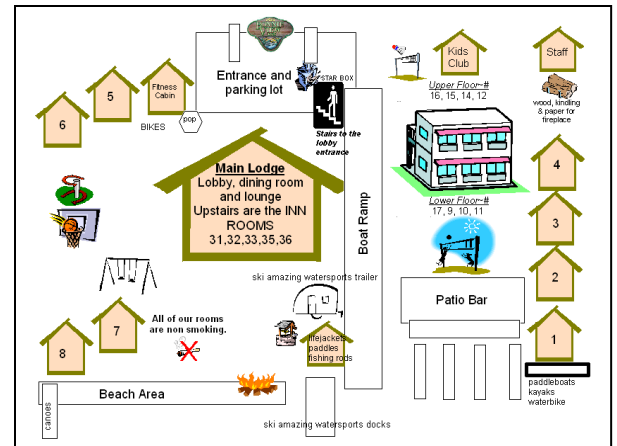

\$140 each per night

Jacuzzi Suites

#9 --	ONE KING BED AND ONE DOUBLE PULLOUT	4 person max
#10-	ONE KING BED AND ONE DOUBLE PULLOUT	4 person max
#11 -	ONE KING BED AND ONE DOUBLE PULLOUT	4 person max
#16 -	ONE KING BED AND ONE DOUBLE PULLOUT	2 person max
#17 -	ONE KING BED AND ONE DOUBLE PULLOUT	2 person max

\$130 each per night

Lakeside Suites

#12-	ONE KING BED AND ONE DOUBLE PULLOUT	4 person max
#14-	ONE KING BED AND ONE DOUBLE PULLOUT	4 person max
#15-	ONE KING BED AND ONE DOUBLE PULLOUT	4 person max

\$110 each per night

Inn Rooms

#32, #33, #37, #35 - EACH WITH A KING BED AND 3 pc bath 2 person max

\$120 per night

Inn Rooms

#31- ONE KING BED AND TWIN BUNKBEDS 4 person max

~~All of our accommodations have wireless internet, TV & DVD player with many movies to choose from, coffee makers, hairdryers, irons & ironing boards.