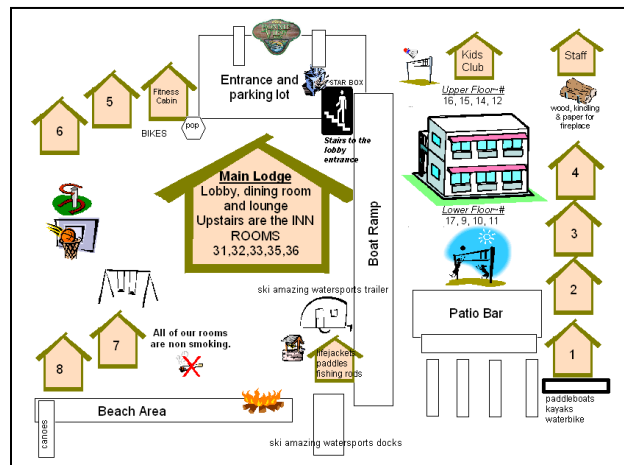

All \$148 per person Private Chalets---minimums for rooms listed

#1---all one room ONE KING BED		2 person max.
#2---2 bedroom	TWO QUEEN BEDS AND ONE DOUBLE PULOUT	3-6 person max
#3---2 bedroom	TWO QUEEN BEDS, ONE SINGLE BUNK& ONE DOUBLE PULOUT	3-6 person max
#4---2 bedroom	TWO QUEEN BEDS AND ONE DOUBLE PULLOUT	3-6 person max
#5---3 bedroom	TWO QUEEN BEDS AND three TWIN BEDS	5-8 person max
#6---1 bedroom	1 QUEEN BED AND ONE DOUBLE PULLOUT	2-4 person max
#7---2 bedroom	2 QUEEN BEDS, ONESINGLE BED & ONE DOUBLE PULLOUT	4-6 person max

All \$155 per person Jacuzzi Suites---minimums for rooms listed

#9 --	ONE KING BED AND ONE DOUBLE PULOUT	2-4 person max
#10-	ONE KING BED AND ONE DOUBLE PULOUT	2-4 person max
#11 -	ONE KING BED AND ONE DOUBLE PULLOUT	2-4 person max
#16 -	ONE KING BED	2 person max
#17 -	ONE KING BED AND ONE DOUBLE PULLOUT	2-4 person max

All \$148 per person Lakeside Suites---all 2 person minimum

#12-	ONE KING BED AND ONE DOUBLE PULOUT	4 person max
#14-	ONE KING BED AND ONE DOUBLE PULOUT	4 person max
#15-	ONE KING BED AND ONE DOUBLE PULOUT	4 person max

All \$117 per person Inn rooms---all 2 person minimum

#32, #33, #37, #35 - EACH WITH A KING BED AND 3 pc bath	2 person max
#31- ONE KING BED AND TWIN BUNKBEDS	4 person max

~~All of our accommodations have wireless internet, TV, DVD player with many movies to choose from, coffee makers, hairdryers, irons & ironing boards.
 ~~Sorry, due to past experiences we cannot accept pets.
 ~~All of our accommodations are non-smoking.